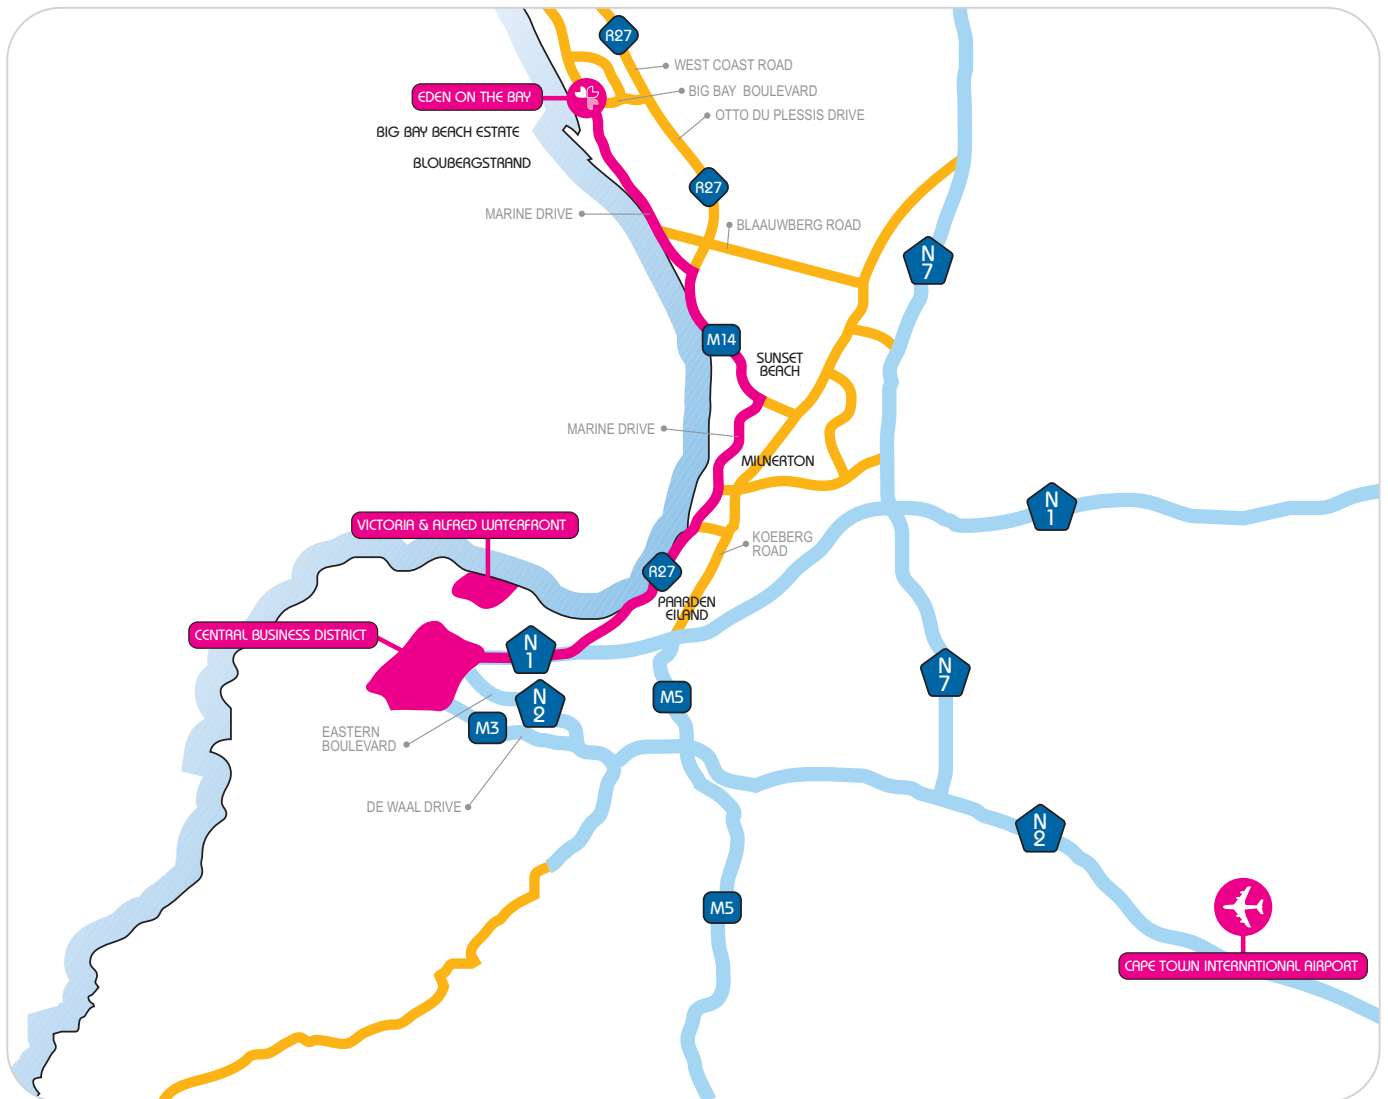

Directions to Eden on the Bay

FROM THE V&A WATERFRONT / CAPE CENTRAL BUSINESS DISTRICT:

- Follow the signs leading to the N1 out of Cape Town
- Continue along the N1, then take the Paarden Eiland (R27 Marine Drive) Exit
- Follow the R27 (Marine Drive) through Paarden Eiland, Milnerton and Sunset Beach until a set of traffic lights
- Turn left at the traffic lights
- Continue along Marine Drive (now the M14) through West Beach into Bloubergstrand until you reach a traffic circle
- Continue straight over the traffic circle
- Shortly after the traffic circle, turn left into the Big Bay Beach Estate sales office